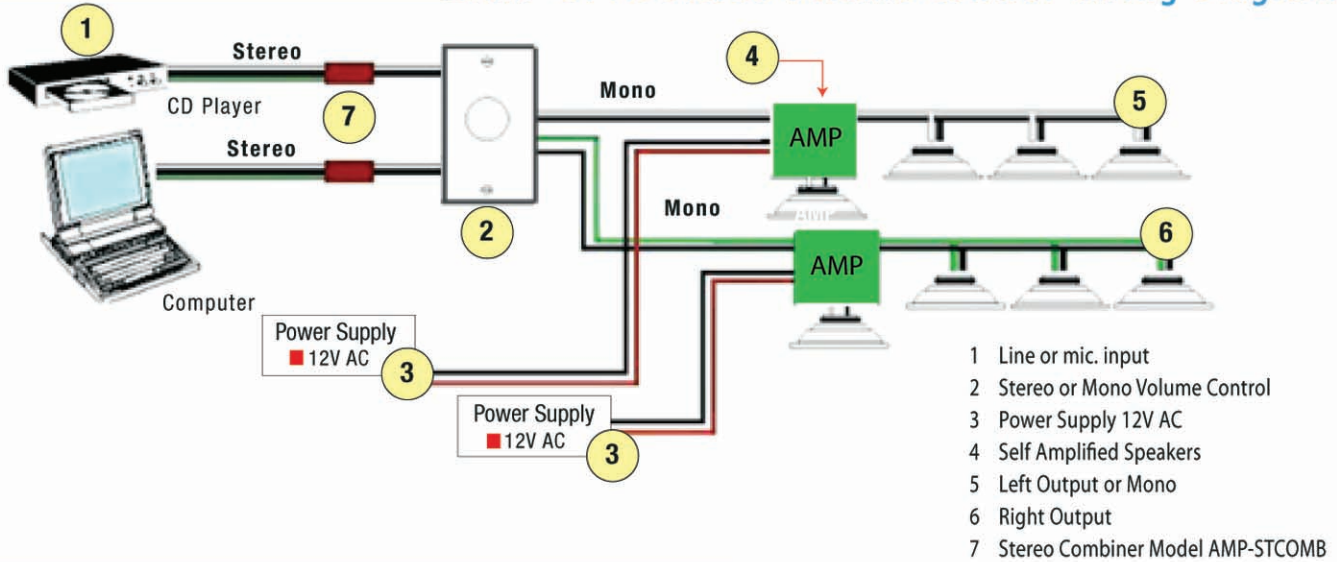

Volume Controls

FOR OWI SELF-AMPLIFIED SPEAKERS

Models:

AMP-STVC (Stereo)

AMP-MOVC (Mono)

- High Quality Line Level Volume Control
- Fits Perfectly into a Single Gang Electrical Box
- Perfect Accessory to the OWI Self-amplified speakers
- Wall mounted
- With Silencer feature
- Available in White or Brushed Steel

Volume Control Mono and Stereo for OWI Self-Amplified Speakers

MODEL: AMP-MOVC | AMP-STVC

AMP-MOVC Mono Volume Control Wiring Diagram

AMP-STVC Stereo Volume Control Wiring Diagram

GENERAL SPECIFICATIONS:

Size	Single Gang Electrical Box
Model	AMP-MOVC (Mono Volume Control) AMP-STVC (Stereo Volume Control)
Volume Control	10K Ohm impedance
Mounting	Via volume threaded shaft
Attenuation	60dB
Loss at full volume	0dB
Compatible to	OWI-AMP-IC5, AMP-IC6, AMP-3IC6 and AMP-04TRP
Wiring Configuration	Balanced or Single ended. Cable length is limited single ended
Shielding	Multiple Steel wrap
Warranty	1 year